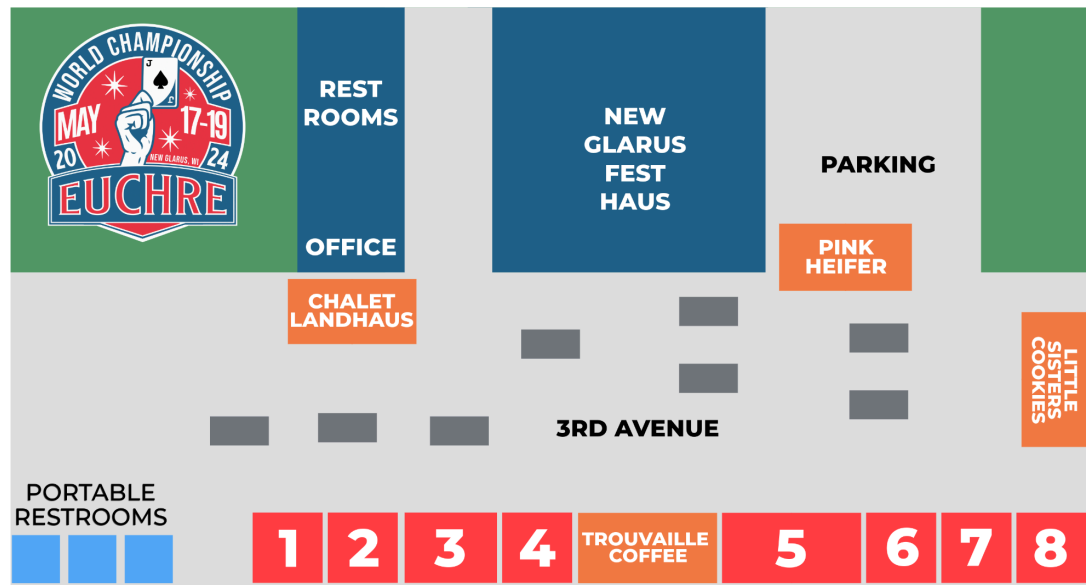

WORLD EUCHRE FEDERATION APPROVED

2024 WORLD EUCHRE CHAMPIONSHIP

NAME: _____ DATE: _____

GAME	TABLE #	PARTNER	OPPONENTS	US BUMPS	THEM BUMPS	POINTS YOU	POINTS THEM
1				/			
2				/			
3				/			
4				/			
5				/			
6				/			
7				/			
8				/			

WORLD EUCHRE FEDERATION APPROVED

WORLD EUCHRE CHAMPIONSHIP MAP MAY 18-19, 2024

EXHIBITOR & VENDOR LAYOUT

- | | |
|------------------------|------------------------------|
| 1 Logan Creek Soap | 5 Scentsy |
| 2 Beeville Honey | 6 That Was Then, This is Now |
| 3 TewSpicy | 7 Bohemian Trunk Show |
| 4 Meadow Ridge Alpacas | 8 Brad's Woodcraft |